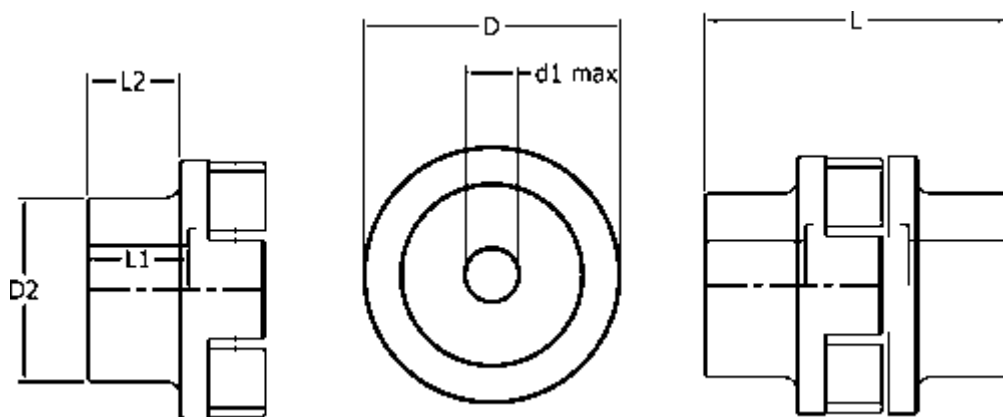

# Data Sheet

Article number: 3302170210

Description: Tschan Hub LST S170 part 210  
Maks. boring 85 mm

## Measures

D = 170

d1 max = 85

D2 = 120

L = 321

L1 = 140.5

L2 = 126